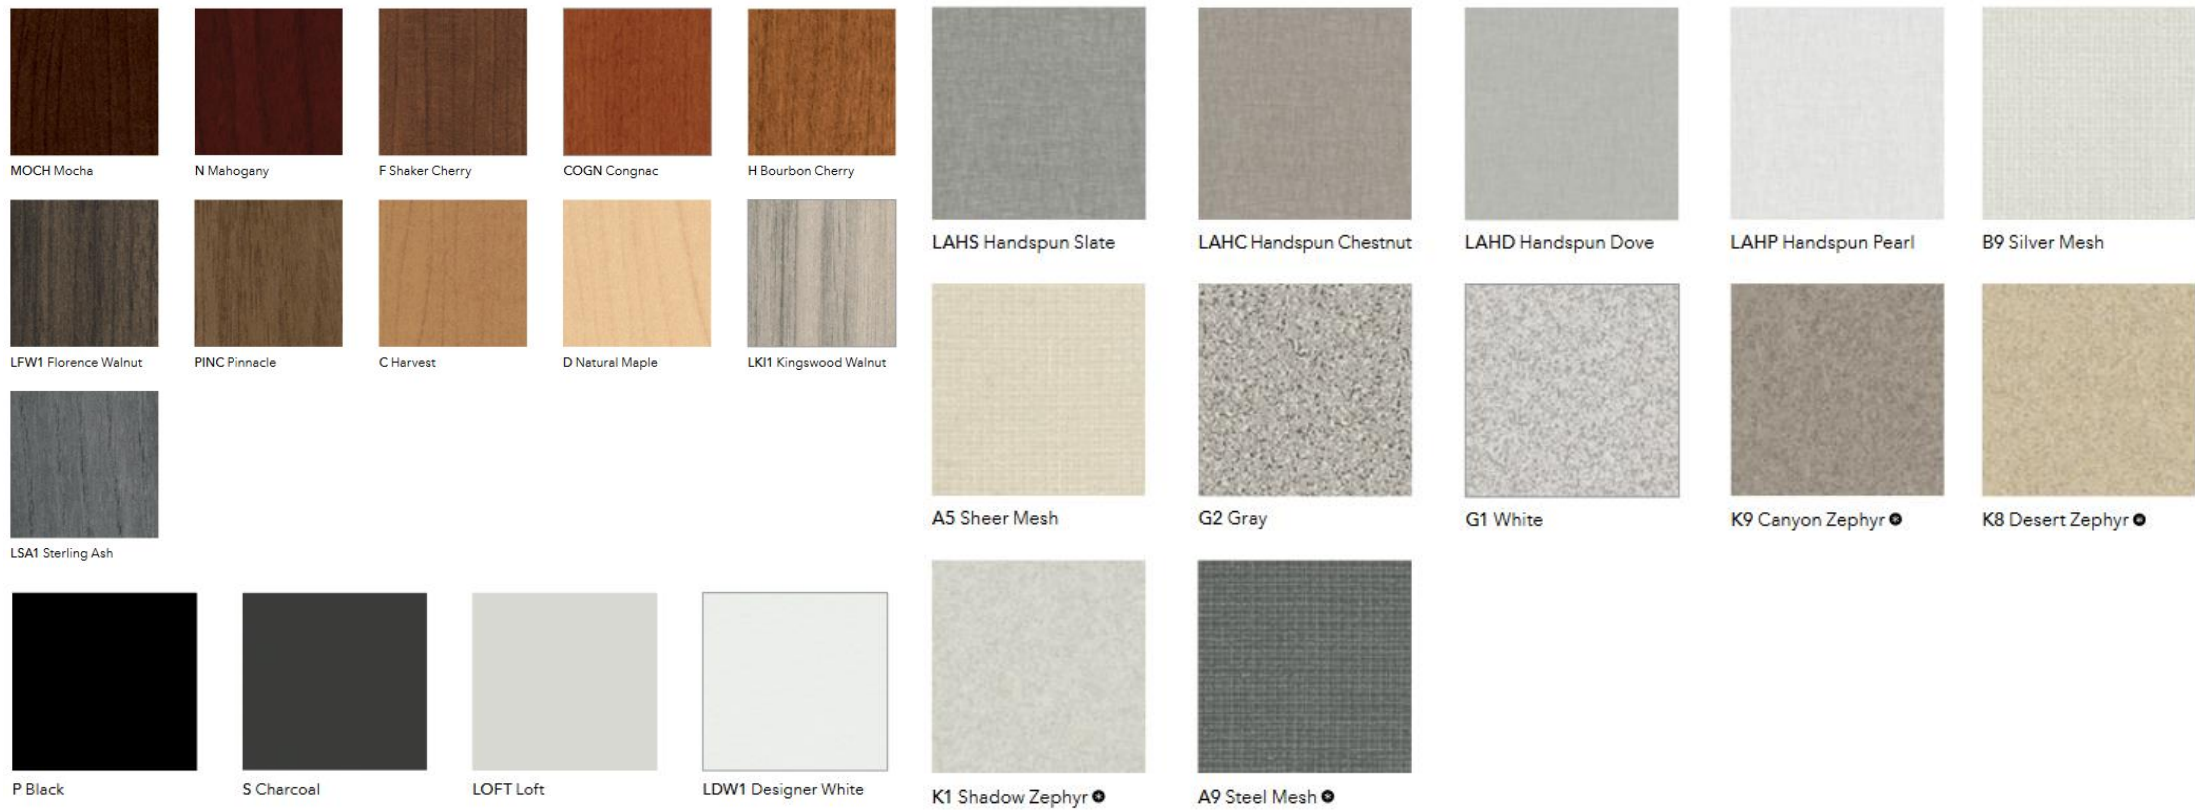

P Black

P6P/BLCK Textured
Black Mica

S Charcoal

P7A Textured
Charcoal

P7D Brownstone

P7J Textured
Brownstone

P8T Titanium

P8V Textured
Titanium

P28 Fossil

SHDW Shadow
*Deemphasized
1/1/2020

T5 Greige

L Putty

Q Light Gray

LOFT Loft

P7L Textured Loft

T3 Muslin

P7M Textured Muslin

P7J Designer White

PK7 Textured
Designer White

Hon Paint Finish Sheet

Hon Laminate Finish Sheet